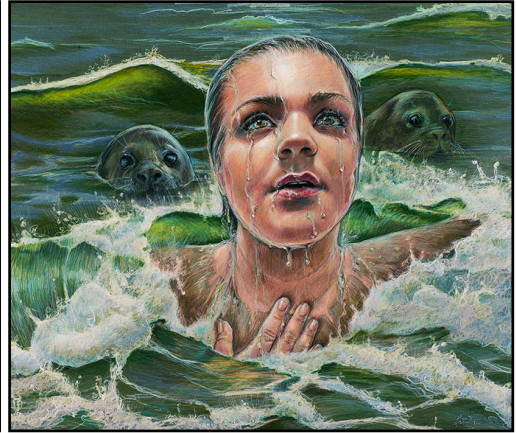

**FEATURED ARTIST OF THE MONTH: Lis Zadavec**

Recently, artwork by **Lis Zadavec** has won over a dozen honors, with acclaim by the international community of colored pencil artists. She has been published in Ann Kullberg's CP Magazine, Drawing Cats & Dogs, Hidden Treasures II, and is a major contributing artist in the just-released book, Draw Portraits in Colored Pencil. The portraits she creates in colored pencils have a strong narrative style inspired by illustrations and artwork in children's books. Innovative in her approach to materials, she will mix media, add ink, gouache, or graphite, while showing pencil marks and the artist's hand.