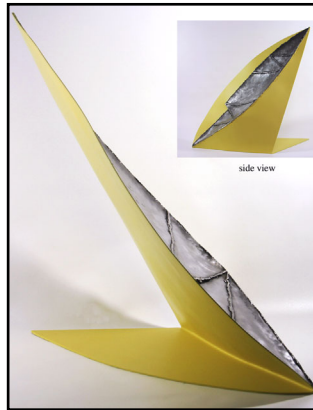

FEATURED ARTIST OF THE MONTH: Gordon Lyon

Gordon Lyon is a sculptor who explores abstraction in 3-Dimensions. His works range from semi-abstract stylized representations – to fully abstract and not representing any real subject. In addition to individual works, he sometimes creates a series of artworks based on a fixed subject, with each piece making a different use of abstraction.