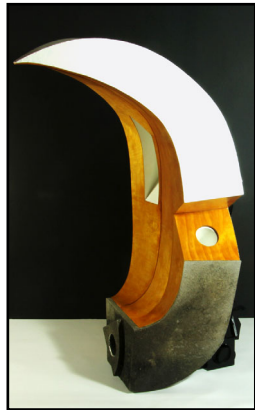

FEATURED ARTIST OF THE MONTH: Gordon Lyon

Gordon Lyon is a sculptor who explores abstraction in 3-Dimensions. His works range from semi-abstract stylized representations – to fully abstract and not representing any real subject. In addition to individual works, he sometimes creates a series of artworks based on a fixed subject, with each piece making a different use of abstraction.