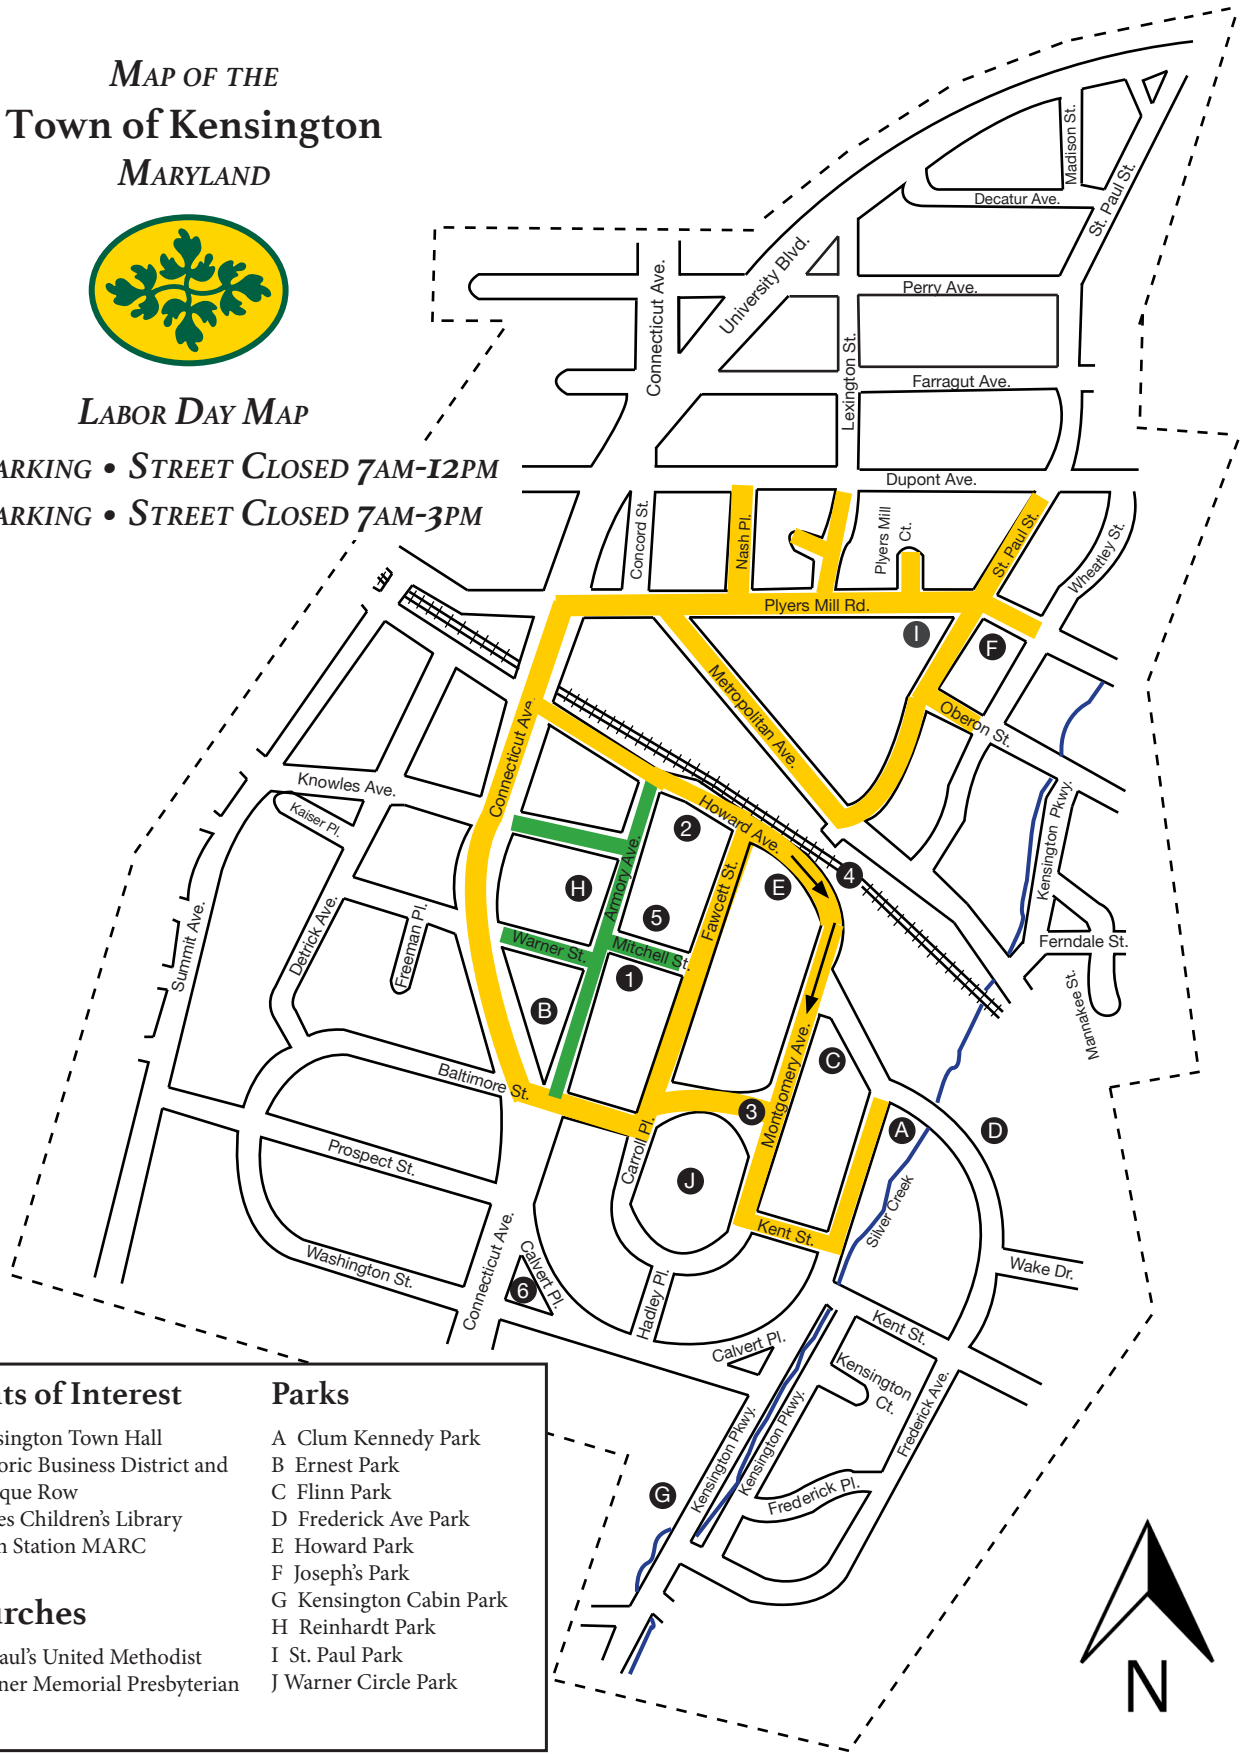

MAP OF THE
Town of Kensington
MARYLAND

LABOR DAY MAP

- NO PARKING • STREET CLOSED 7AM-12PM
- NO PARKING • STREET CLOSED 7AM-3PM

Points of Interest	Parks
1 Kensington Town Hall	A Clum Kennedy Park
2 Historic Business District and Antique Row	B Ernest Park
3 Noyes Children's Library	C Flinn Park
4 Train Station MARC	D Frederick Ave Park
	E Howard Park
	F Joseph's Park
	G Kensington Cabin Park
	H Reinhardt Park
	I St. Paul Park
	J Warner Circle Park
Churches	
5 St. Paul's United Methodist	
6 Warner Memorial Presbyterian	