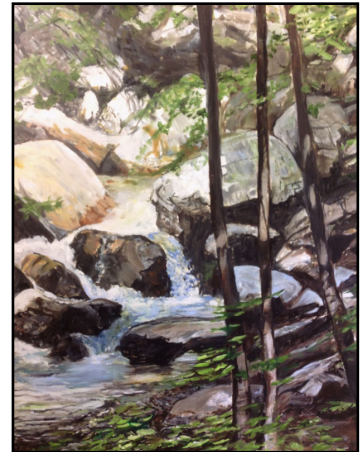

**FEATURED ARTIST OF THE MONTH: Linda Rook**

**Linda Rook** works primarily in oil and pastels, having worked in pencil, watercolor, and pen and ink. Her landscapes are of places that impressed her with their beauty and power during her many travels. She works in the spectrum between impressionism and realism, studying the play of light and trying for a sense of movement.

**Linda** grew up in Montana and Oregon, then lived in Massachusetts, Maine, New York, Denver, back to Seattle and Oregon. Through the years, while working in medical technology, she took art lessons and workshops, then spent a few years as an illustrator for Rudy Maxa's "Savvy Traveler" newsletter. She currently lives in Cabin John, but could be moving again soon.