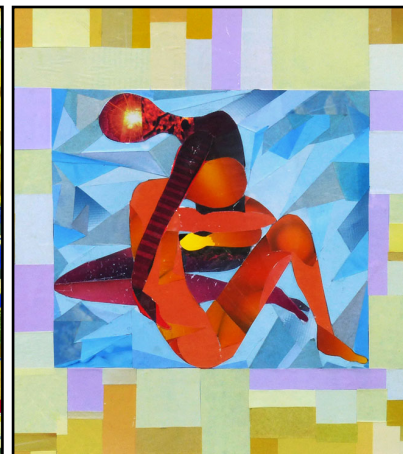

## Montgomery Art Association MAA Gallery

Explore the works of local artists in Westfield Wheaton Mall

Tuesday, November 3 through Sunday, December 6, 2015

Show Opening Reception on Sunday, November 8, from 1–5 pm

**FEATURED ARTIST OF THE MONTH: Roxana Rojas**

During her childhood in Peru, **Roxana Rojas** was surrounded by ten older siblings. Frequent cumpleaños (birthdays) and fiestas with friends and family taught her to dance and paint. Her travels as a journalist, interpreter, and Spanish teacher showed her the world, and raising two girls inspires her. She was The Bonnie Brae Foundation's first Artist in Residence at the Historic Boyd-Maughlin House in Boyds, and taught collage workshops, gave lectures, and helped produce of a video about her work.

**Roxana's** artwork had won awards in her hometown, but it was when she first became pregnant that she began to explore collage. Glue and paper provided the freedom to create contrast, light and motion. She continues to be fascinated by collage, and uses snippets of magazine paper, fabric, her children's paintings, and photographs to enrich the texture and color of her images.